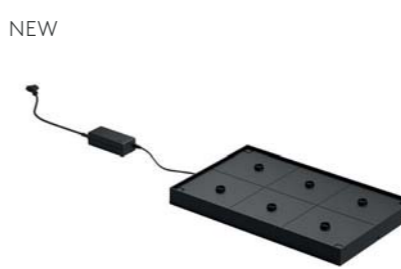

KODU

In-/Outdoor use | In-/Outdoornutzung	
Battery operated | Akkubetrieb	
Charging dock | Stationsladung	
Lock function | Sperrfunktion	
Operation time | Brenndauer:	9.5-136.5h
Luminous flux | Lichtstrom:	136 lm
Output | Leistung:	2,2 W
Voltage | Spannung:	DC 3.7 V
Protection class | Schutzklasse:	III
Water tightness | Wasserdichtigkeit:	IP 65
Luminous colour | Lichtfarbe:	2200, 2700K
Input:	DC5V/1A
Charging Time | Ladezeit:	3.5h

KODU 67266

Mobile LED Lamp | Mobile LED Leuchte
Dimensions H 20 cm, B 6,5 cm, T 6,5 cm
Materials A1, K3, K4
Colour White

NEW

KODU 67267

Mobile LED Lamp | Mobile LED Leuchte
Dimensions H 20 cm, B 6,5 cm, T 6,5 cm
Materials A1, K3, K4
Colour Black

NEW

67246

Remote Control | Fernbedienung
Dimensions H 1,5 cm, B 4,5 cm, T 15,5 cm
Materials K3
Colour Black
Features Requires 2 x AAA batteries
Benötigt 2 x AAA Batterien

NEW

67261 CHARGING STATION

Charging Station 6 in 1 | Stationsladung 6 in 1
Dimensions H 4 cm, B 29 cm, T 47 cm
Materials K3
Colour Black
Features Charging for TURAS and KODU lamps,
indoor use only
Ladung für TURAS und KODU Leuchten,
Indoornutzung

NEW

KODU 67268

Mobile LED Lamp | Mobile LED Leuchte
Dimensions H 20 cm, B 6,5 cm, T 6,5 cm
Materials A1, K3, K4
Colour Silk Gray

NEW

KODU 67269

Mobile LED Lamp | Mobile LED Leuchte
Dimensions H 20 cm, B 6,5 cm, T 6,5 cm
Materials A1, K3, K4
Colour Granite Gray

NEW