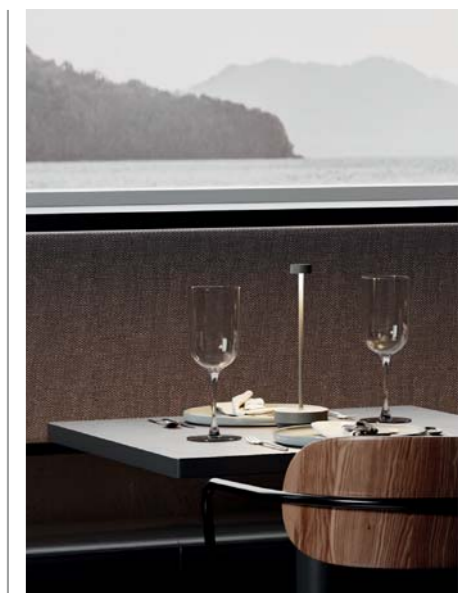

NEW

**TURAS MOBILE LED LAMP**

TURAS – Scottish for travelling, describes an outdoor luminaire from blomus that is reduced to a minimum and yet has everything a luminaire needs to be able to do: Conjure up atmosphere and mood in special situations. The small luminaire head is equipped with powerful LEDs that provide the perfect lighting for your special moments in three different light colours. The luminaire is completely unobtrusive and blends in perfectly with any surroundings thanks to its minimalist design. A table decorated with TURAS LED lights never looks overloaded, but it does have that certain something and gives you space for exciting conversations and time together. Available in four high-quality outdoor powder coatings, you can also choose between the two blomus outdoor colours Silk Gray and Granite Gray in addition to classic white and black. Turn pure lighting into a statement and classic table lamps into a design piece!