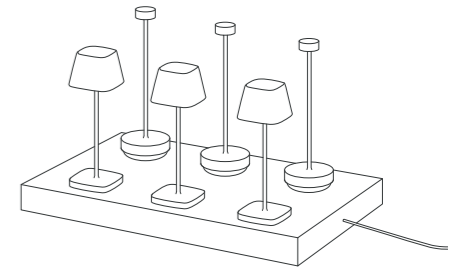

KODU

In-/Outdoor use | In-/Outdoornutzung	
Battery operated | Akkubetrieb	
Charging dock | Stationsladung	
Lock function | Sperrfunktion	
Operation time | Brenndauer:	9.5-136.5h
Luminous flux | Lichtstrom:	136 lm
Output | Leistung:	2,2 W
Voltage | Spannung:	DC 3.7 V
Protection class | Schutzklasse:	III
Water tightness | Wasserdichtigkeit:	IP 65
Luminous colour | Lichtfarbe:	2200, 2700K
Input:	DC5V/1A
Charging Time | Ladezeit:	3.5h

KODU 67266

Mobile LED Lamp | Mobile LED Leuchte
Dimensions H 20 cm, B 6,5 cm, T 6,5 cm
Materials A1, K3, K4
Colour White

NEW

KODU 67267

Mobile LED Lamp | Mobile LED Leuchte
Dimensions H 20 cm, B 6,5 cm, T 6,5 cm
Materials A1, K3, K4
Colour Black

NEW

67246

Remote Control | Fernbedienung
Dimensions H 1,5 cm, B 4,5 cm, T 15,5 cm
Materials K3
Colour Black
Features Requires 2 x AAA batteries
Benötigt 2 x AAA Batterien

NEW

67261 CHARGING STATION

Charging Station 6 in 1 | Stationsladung 6 in 1
Dimensions H 4 cm, B 29 cm, T 47 cm
Materials K3
Colour Black
Features Charging for TURAS and KODU lamps,
indoor use only
Ladung für TURAS und KODU Leuchten,
Indoornutzung

NEW

KODU 67268

Mobile LED Lamp | Mobile LED Leuchte
Dimensions H 20 cm, B 6,5 cm, T 6,5 cm
Materials A1, K3, K4
Colour Silk Gray

NEW

KODU 67269

Mobile LED Lamp | Mobile LED Leuchte
Dimensions H 20 cm, B 6,5 cm, T 6,5 cm
Materials A1, K3, K4
Colour Granite Gray

NEW